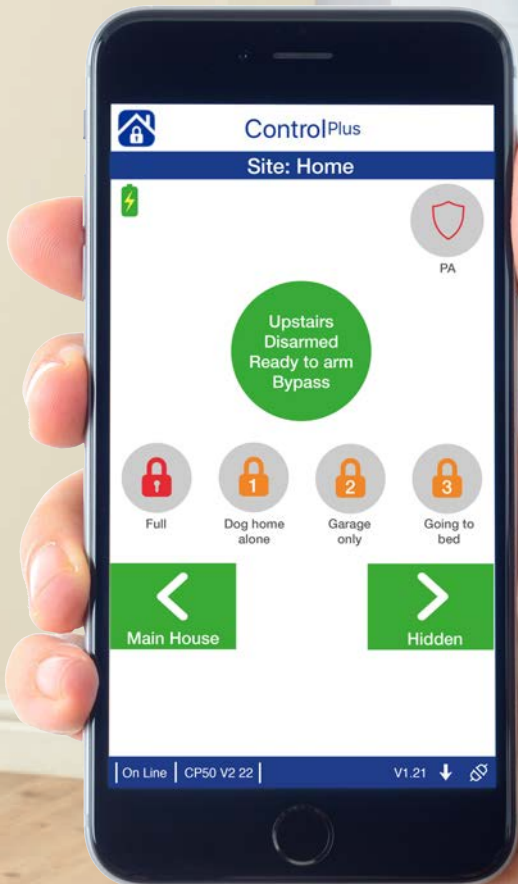

### Wireless External Sounder

This acts as a highly visible deterrent to inform potential intruders that your property is protected. It emits a 115-decibel alarm siren if your alarm system is triggered.

**Illuminated Sounder**  
For an even greater security deterrent, illuminated versions are available to increase visibility during darkness.

**Wireless External Sounder**  
First line of defence

## Wireless Panels

40 zone stand-alone wireless panels. Available with either an integrated keyed keypad or touchscreen. Protect your family, home or business with the most advanced wireless intruder alarm technology.

### ControlLite

Simple to use, the ControlLite App offers users full arming and disarming in a straightforward and intuitive format.