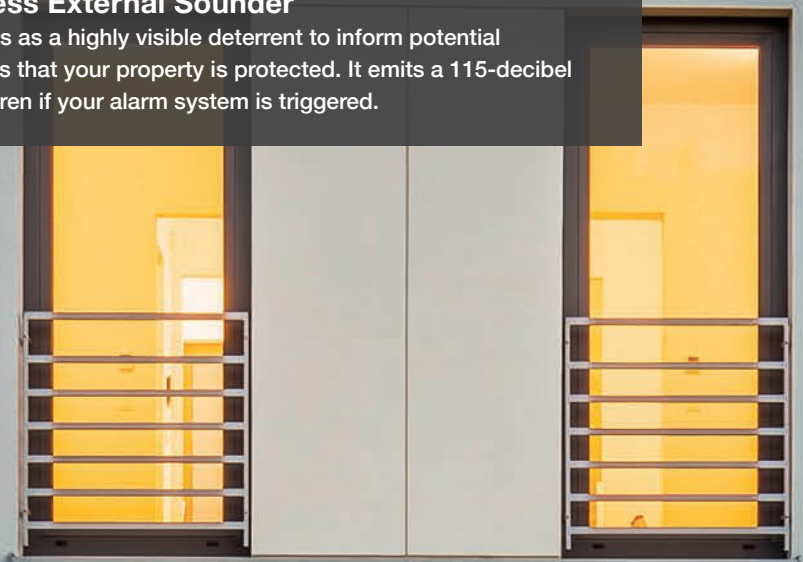

Wireless External Sounder

This acts as a highly visible deterrent to inform potential intruders that your property is protected. It emits a 115-decibel alarm siren if your alarm system is triggered.