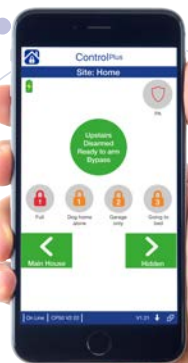

## 4 easy ways to control your system

### Control Panel

The command centre of your system, with versions to secure every property from residential to large commercial.

### App

A range of iOS & Android Apps giving secure access to control panels. Allows you to remotely set/unset your alarm system